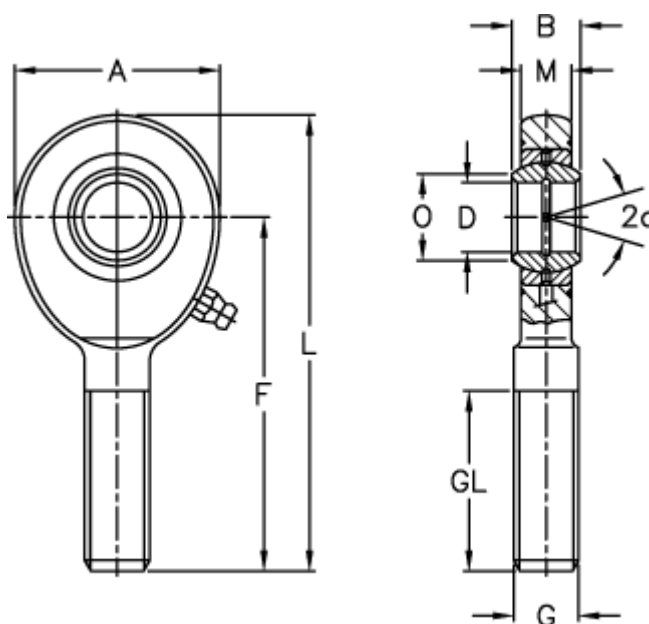

Article number: 03482040
 Description: Fluro Rod end EAL 40
 Note: 40

Measures

A	= 92	L	= 196
a (degrees)	= 7	M	= 23
B	= 28	O	= 45
D	= 40	Static drive kN	= 178
Dynamic drive (kN)	= 100	Weight	= 1800
F	= 150		
g	= M39x3		
GL	= 86		